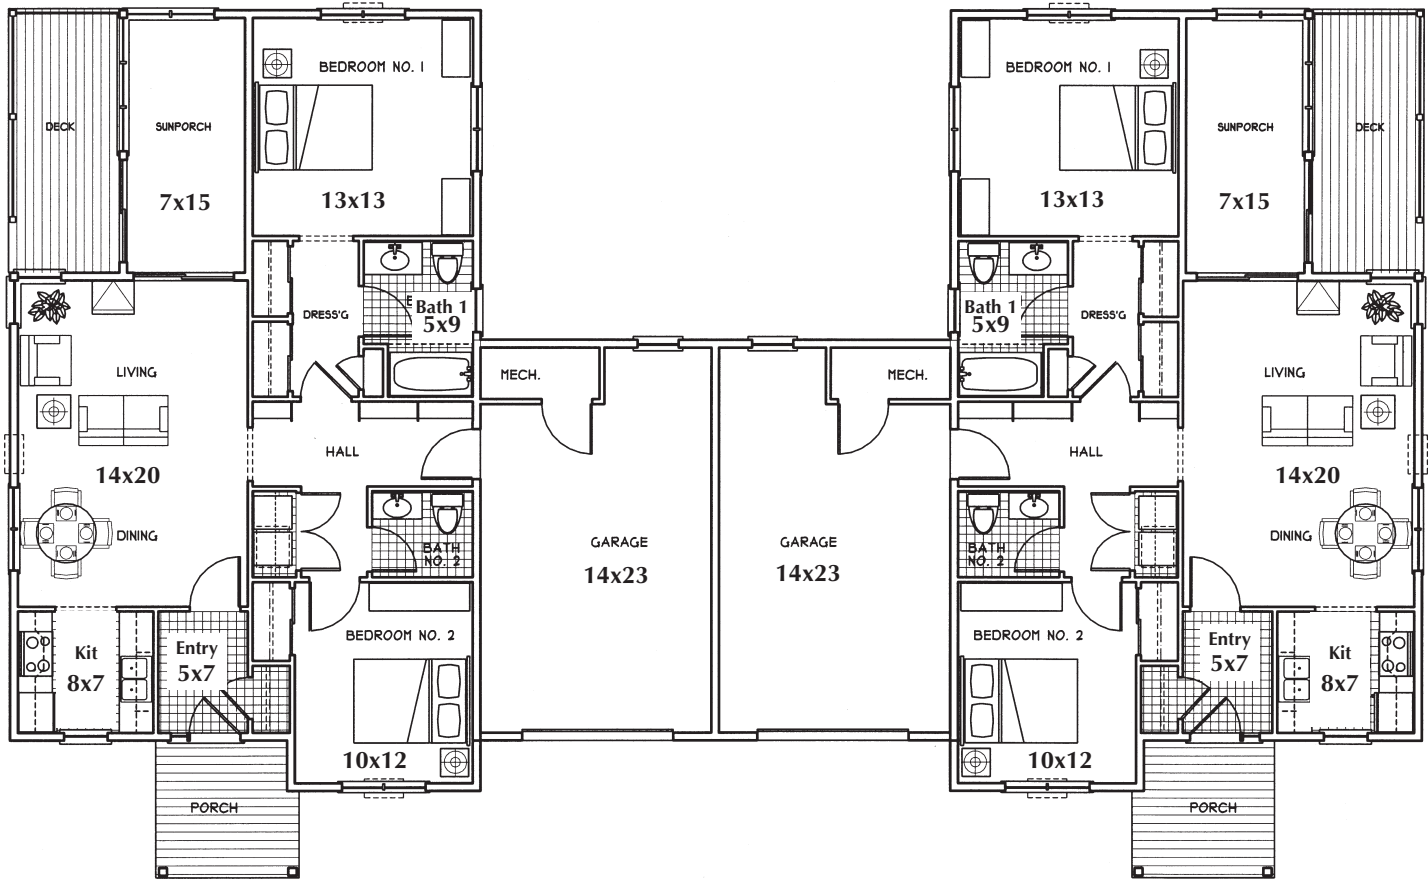

# Stonewood Cottage Floor Plans

The Stonewood Cottages offer two bedrooms, a full kitchen, large living room, one and one-half bathrooms, laundry room, enclosed sunroom, attached garage and a private deck. Also offered is ready access to all of the community facilities in Bartlett House and activities offered.

↑  
Entry  
Left Unit

↑  
Entry  
Right Unit